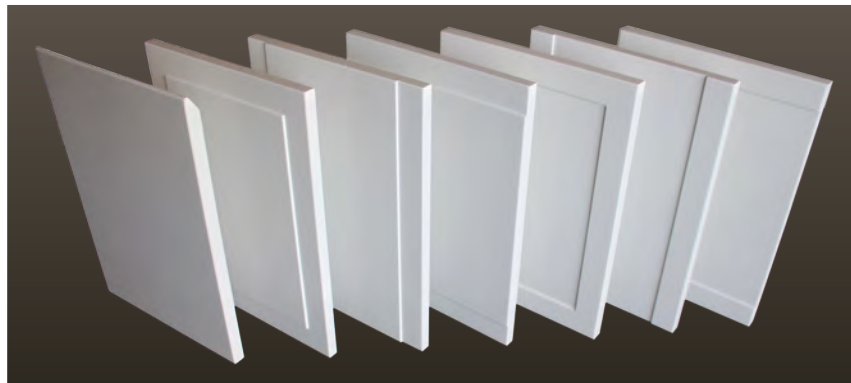

 **PENTCO**
Introducing,

Our

Linea d'Italia

C O L L E C T I O N

Meet “la Famiglia”

The Linea d'Italia is an entirely new collection of doors that showcase Italian inspired design. There are seven new doors in this urban collection all offered by Softouch, with the exception of the Pendenza, which is also offered by Fullwrap. These new profiles have a modern look, with refined lines that are subtle and eye catching.

Fiero 1600
This guy prides himself on being different. He has a proud face, and recessed frame.
*

Fiero 1610 (vertical)
The sorella's clean, trim design is also proud, with vertical recessed rails.
*

Fiero 1615 (horizontal)
The fratello's unique design is also proud, with horizontal recessed rails.
*

Basso 1700
This guy is opposite his cugino the 1600, instead he has a recessed face, and proud frame.
*

Basso 1710 (vertical)
This door is the cugino of the 1610. She has proud vertical rails and recessed face.
*

Basso 1715 (horizontal)
This unique horizontal design, cugino to 1615 has a recessed face, with proud rails.
*

Pendenza
This young modern door is all about that slope. He has clean lines, and surface void of any decorative hardware.