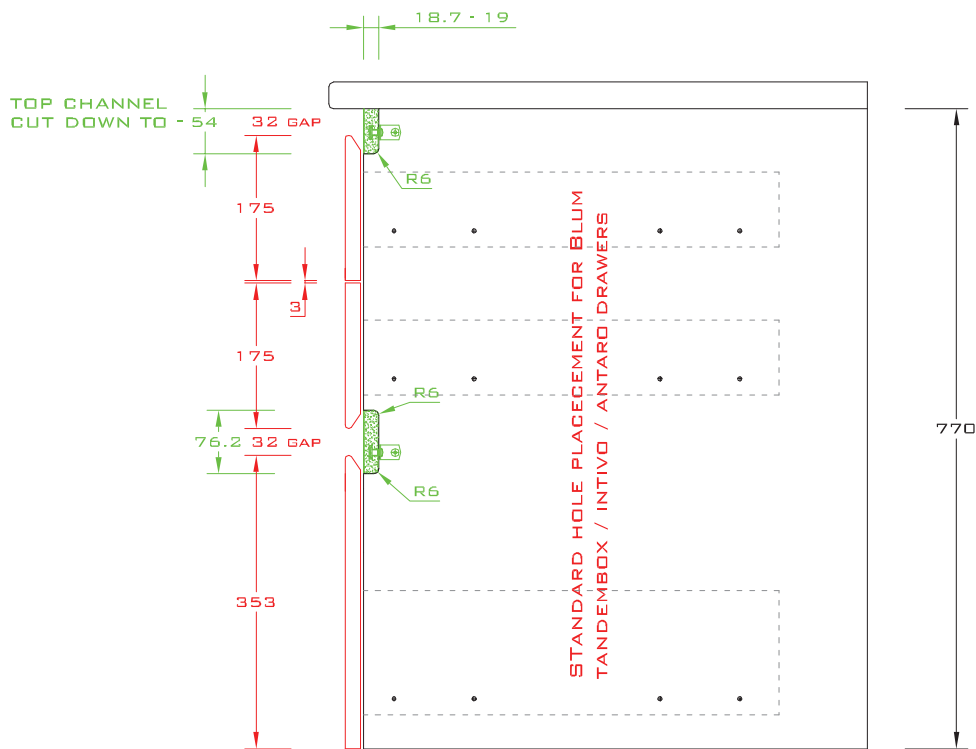

Typical Cabinet Shop Drawings For Pendenza Product

PENDENZA
SINGLE DOOR CONFIGURATION

PENDENZA
2 - DRAWER CONFIGURATION

PENDENZA
3 - DRAWER CONFIGURATION

PENDENZA
ROUTING / DRILLING CONFIGURATION
3 - DRAWER CONFIGURATION