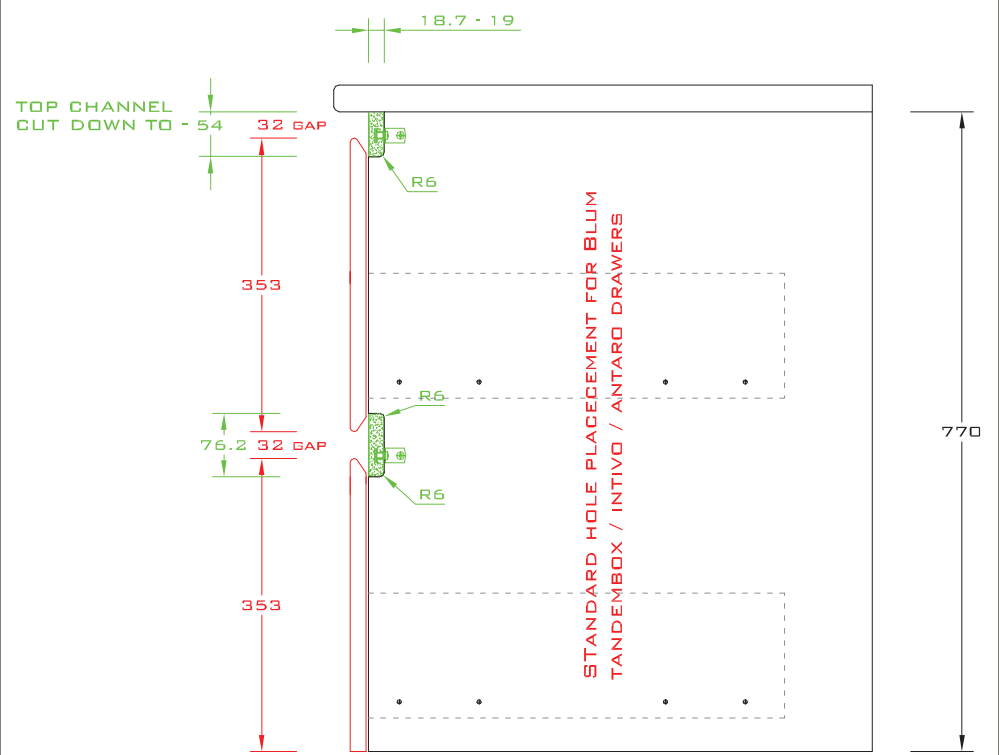

Typical Cabinet Shop Drawings For Pendenza Product

PENDENZA
SINGLE DOOR CONFIGURATION

PENDENZA
2 - DRAWER CONFIGURATION

PENDENZA
3 - DRAWER CONFIGURATION

PENDENZA
ROUTING / DRILLING CONFIGURATION
3 - DRAWER CONFIGURATION