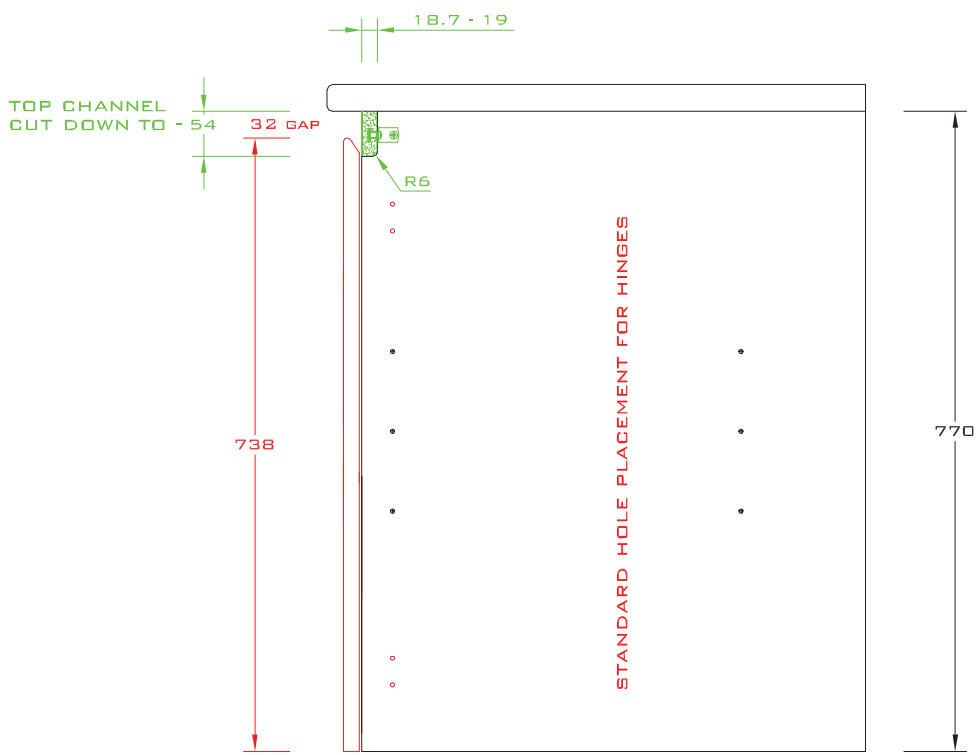

Typical Cabinet Shop Drawings For Pendenza Product

PENDENZA
SINGLE DOOR CONFIGURATION

PENDENZA
2 - DRAWER CONFIGURATION

PENDENZA
3 - DRAWER CONFIGURATION

PENDENZA
ROUTING / DRILLING CONFIGURATION
3 - DRAWER CONFIGURATION